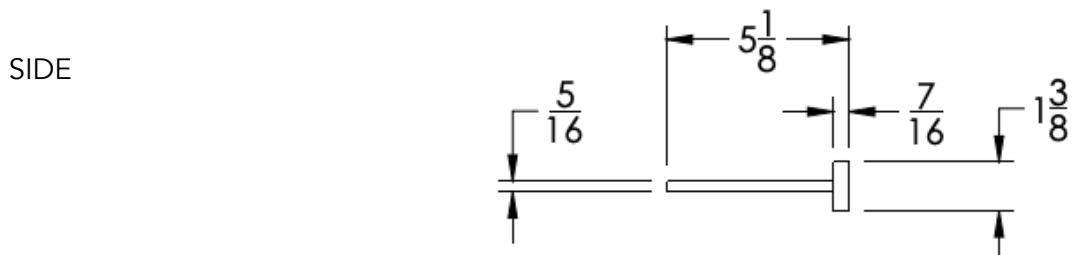

Dimensions in inches

NOTE: Dimensions subject to change without notice.