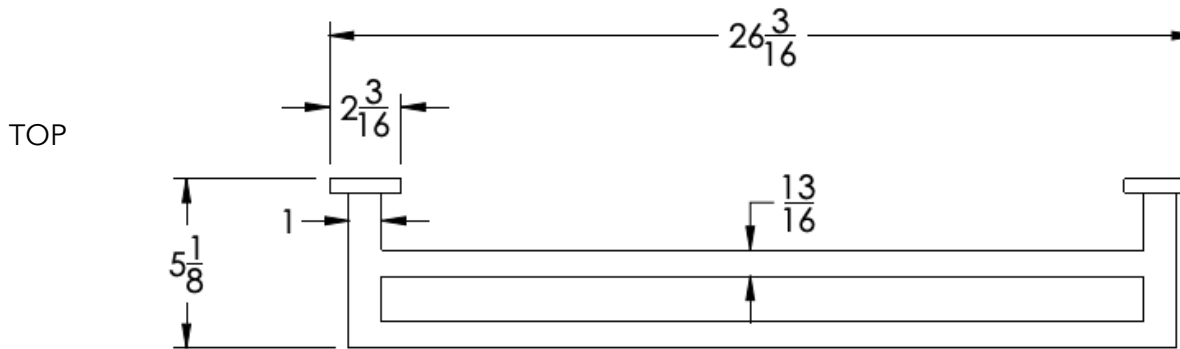

Dimensions in inches

NOTE: Dimensions subject to change without notice.