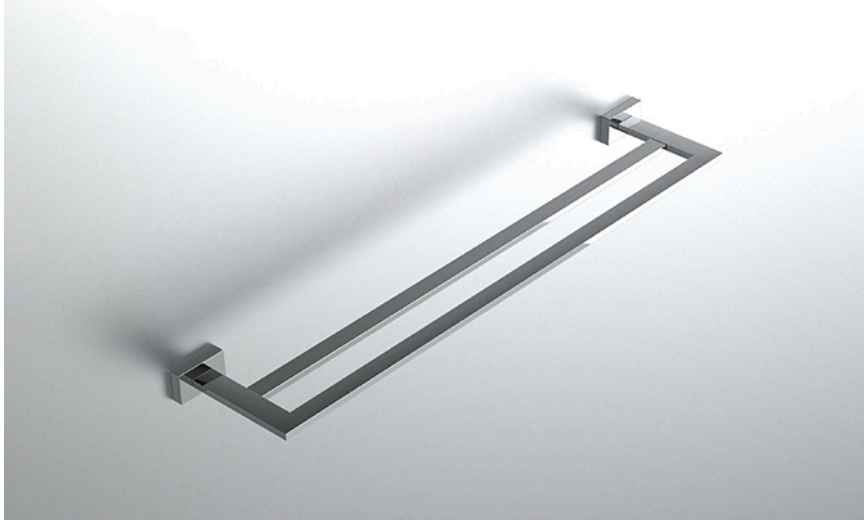

## FEATURES

- Premium 304 Grade Stainless Steel
- Solid Mount Construction
- Concealed Installation Hardware
- State of the art wall anchors included for installation on Dry wall or Tile

### TOWEL BAR

| Model       | Product   | Finishes Available  |
|-------------|-----------|---|
| ARG-TWB24-D | Towel Bar | Multiple finishes available. Over 23 finishes to choose from. |

| FINISHES |                          |                                |                           |
|----------|--------------------------|--------------------------------|---------------------------|
|          | Polished (-P)            | Antique Copper (-ACOP)         | Polished Gold (-PGLD)     |
|          | Brushed (-B)             | Polished Brass (-PBRS)         | Brushed Copper (-BCOP)    |
|          | Brushed Gold (-BGLD)     | Matte White (-WHT)             | Brushed Rose Gold (-BRGD) |
|          | Matte Black (-BLK)       | Brushed Modern Bronze (-BMBRZ) | Brushed Black (-BRBLK)    |
|          | Oil Rubbed Bronze (-ORB) | Glossy White (-GWHT)           | Polished Black (-PBLK)    |
|          | Brushed Brass (-BBRS)    | Polished Rose Gold (-PRGD)     | Antique Nickel (-ANKL)    |
|          | Brushed Bronze (-BBRZ)   | Unlacquered Brass (-UBRS)      | Black Nickel (-NKBL)      |
|          | Antique Brass (-ABRS)    | Polished Nickel (-PNKL)        |                           |