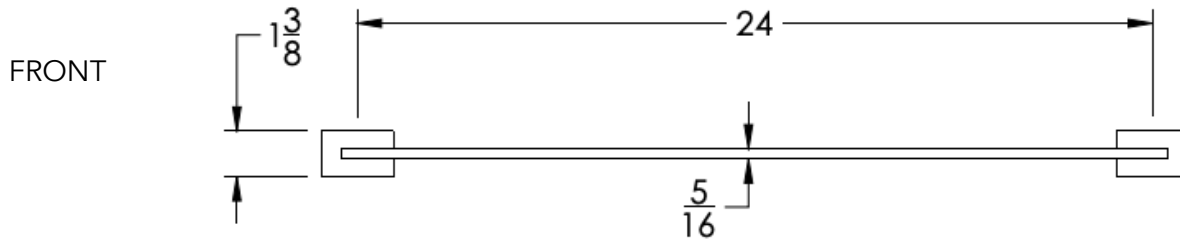

Dimensions in inches

NOTE: Dimensions subject to change without notice.